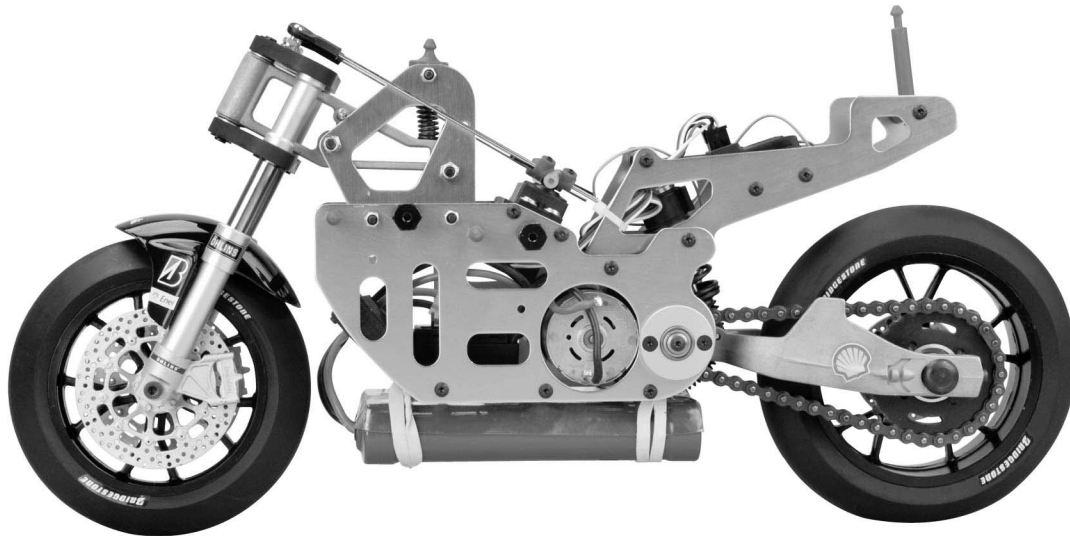

Feature :

- 100% Factory assembled with all the electronic equipments.
- Chain drive and with ball bearing drive-train
- High grip, racing sticker tire
- Unique steering servo linkage for stable steering response
- Circular, roll-over protection wire
- High impact colored and decaled body
- Functional front and rear suspension
- Aluminum spring loaded front fork
- Aluminum rear swing arm
- Aluminum rear front and rear wheels
- Aluminum side frame

Specification

Length	17.3" (440mm)
Width	7" (180mm)
Height	11.2" (285mm)
Wheelbase	11.6" (295mm)
Weight	4.31 lbs. w/Rider Figure, Battery Pack, Servo, E.S.C.

■ Battery & charger are included in the kit

DUCATI DESMOSEDICI OPTIONAL PARTS LIST