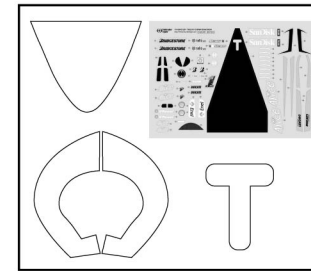

PD6753 DECAL, DESMOSEDICI GP8