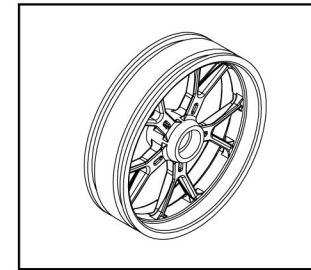

# DUCATI DESMOSEDICI PARTS LIST

**PD6278** FR SHOCK PISTON

**PD6280** SIDE GUARDS MOUNT

**PD6279** SIDE GUARDS WIRE

**PD6281** STEERING PIVOT

**PD6282** STEERING SHAFT SET

**PD6283** AL FR WHEEL

**PD6284** FR AXLE SET