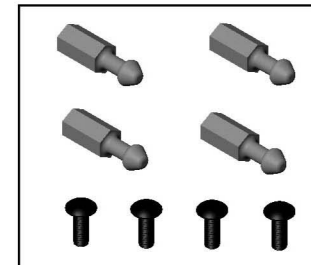

## DUCATI DESMOSEDICI OPTIONAL PARTS LIST

PD6316 METAL STEERING MOUNT(UPPER)

PD6317 METAL STEERING MOUNT(LOWER)

PD6318 PINION GEAR, 16T

PD6319 METAL FR/RR BODY POST

PD6320 METAL BODY POSTS

PD6321 REINFORCED SHOCK SHAFT