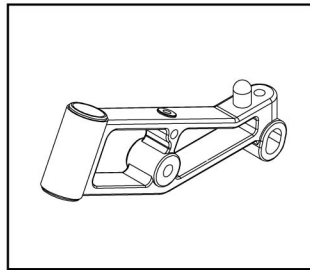

# DUCATI DESMOSEDICI PARTS LIST

**PD6278** FR SHOCK PISTON

**PD6280** SIDE GUARDS MOUNT

**PD6279** SIDE GUARDS WIRE

**PD6281** STEERING PIVOT

**PD6282** STEERING SHAFT SET

**PD6283** AL FR WHEEL

**PD6284** FR AXLE SET