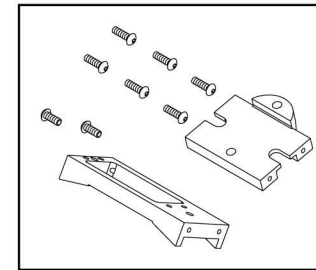

PD6052 SERVO/RECEIVER TRAY