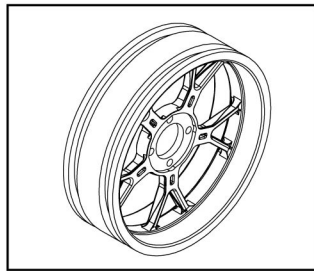

PD6286 AL RR WHEEL