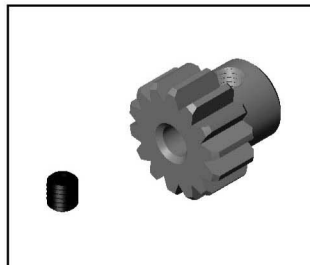

PD6318 PINION GEAR, 16T