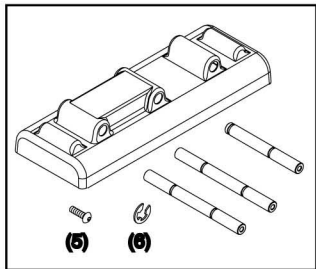

PD6066 BATTERY MOUNT