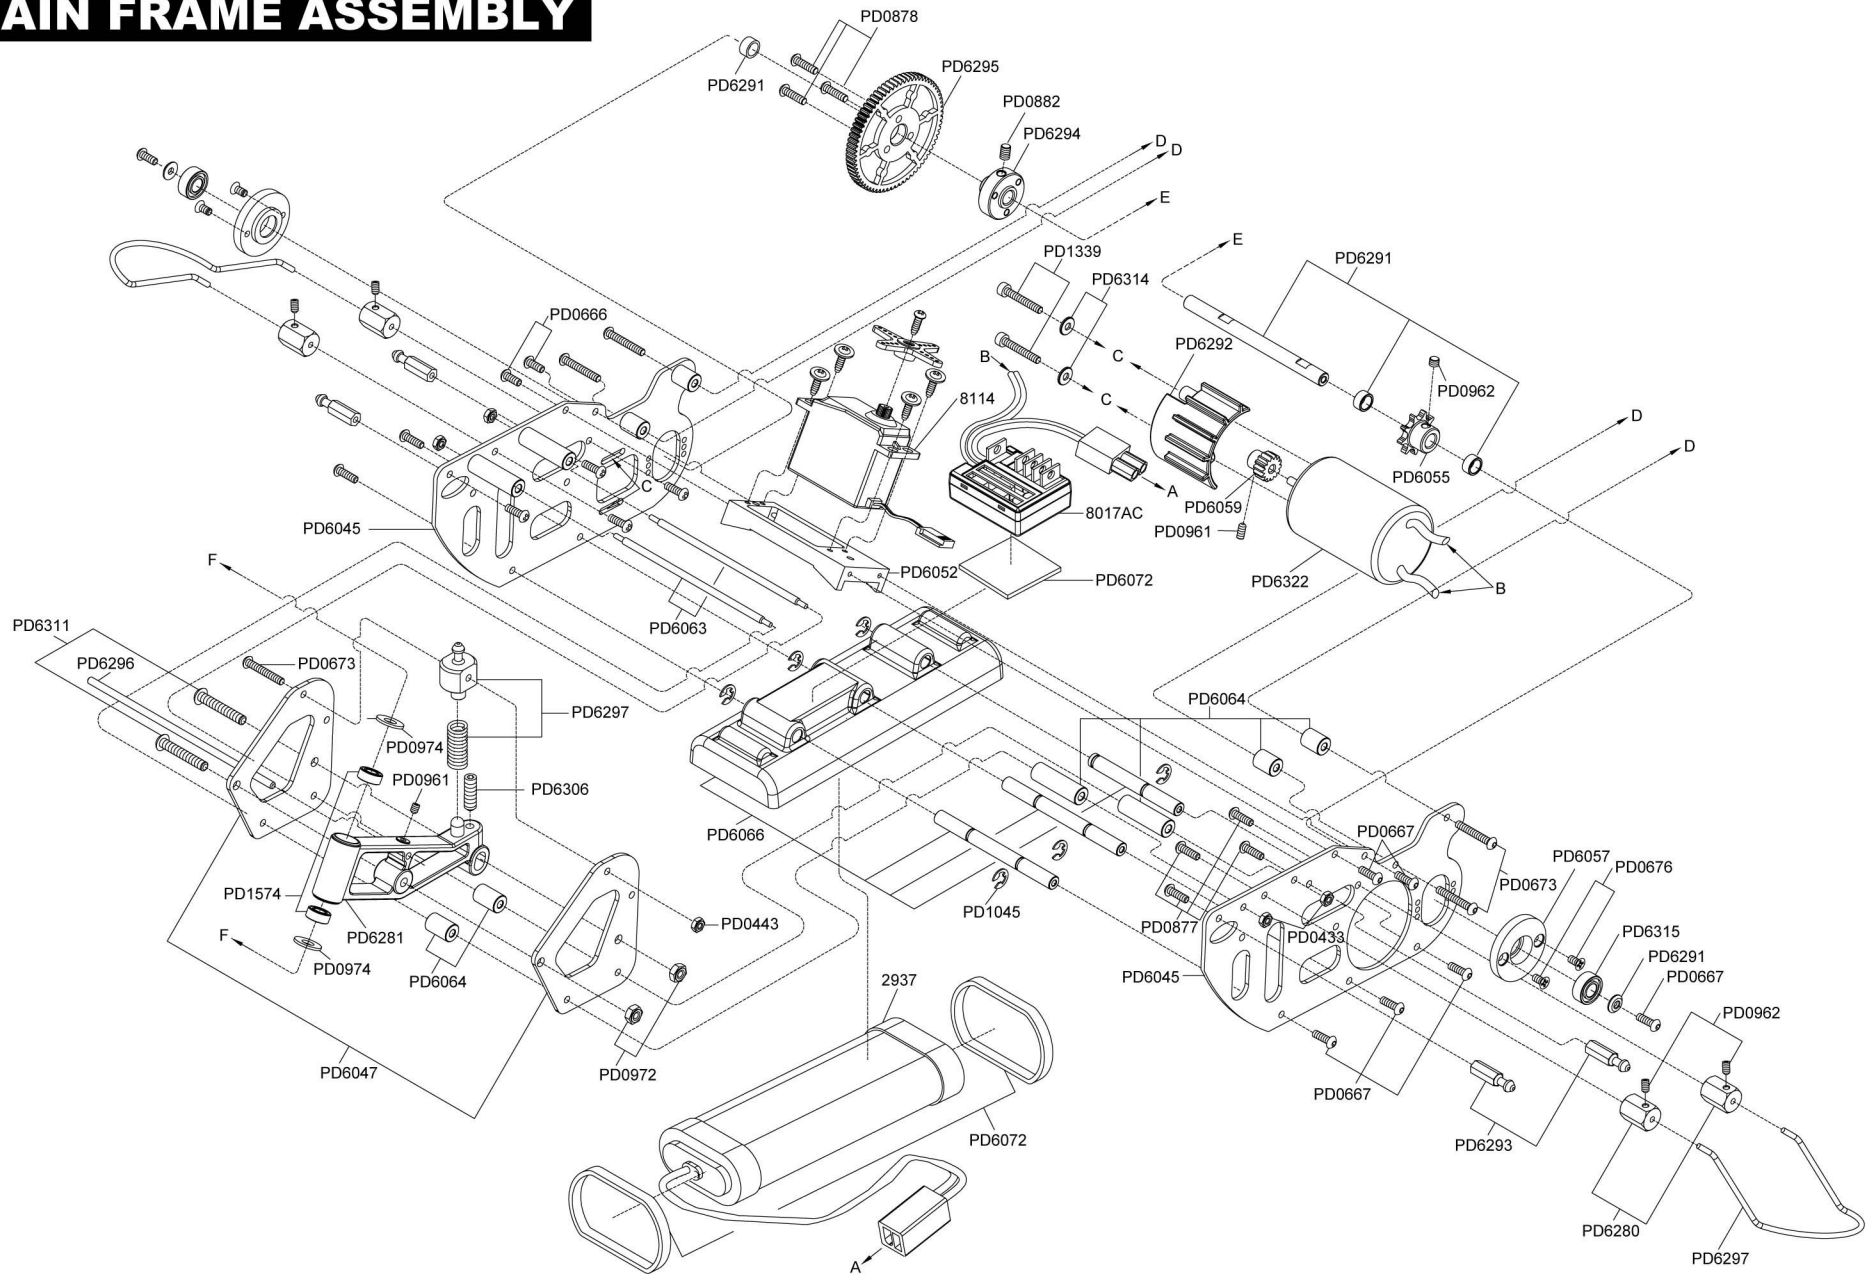

MAIN FRAME ASSEMBLY