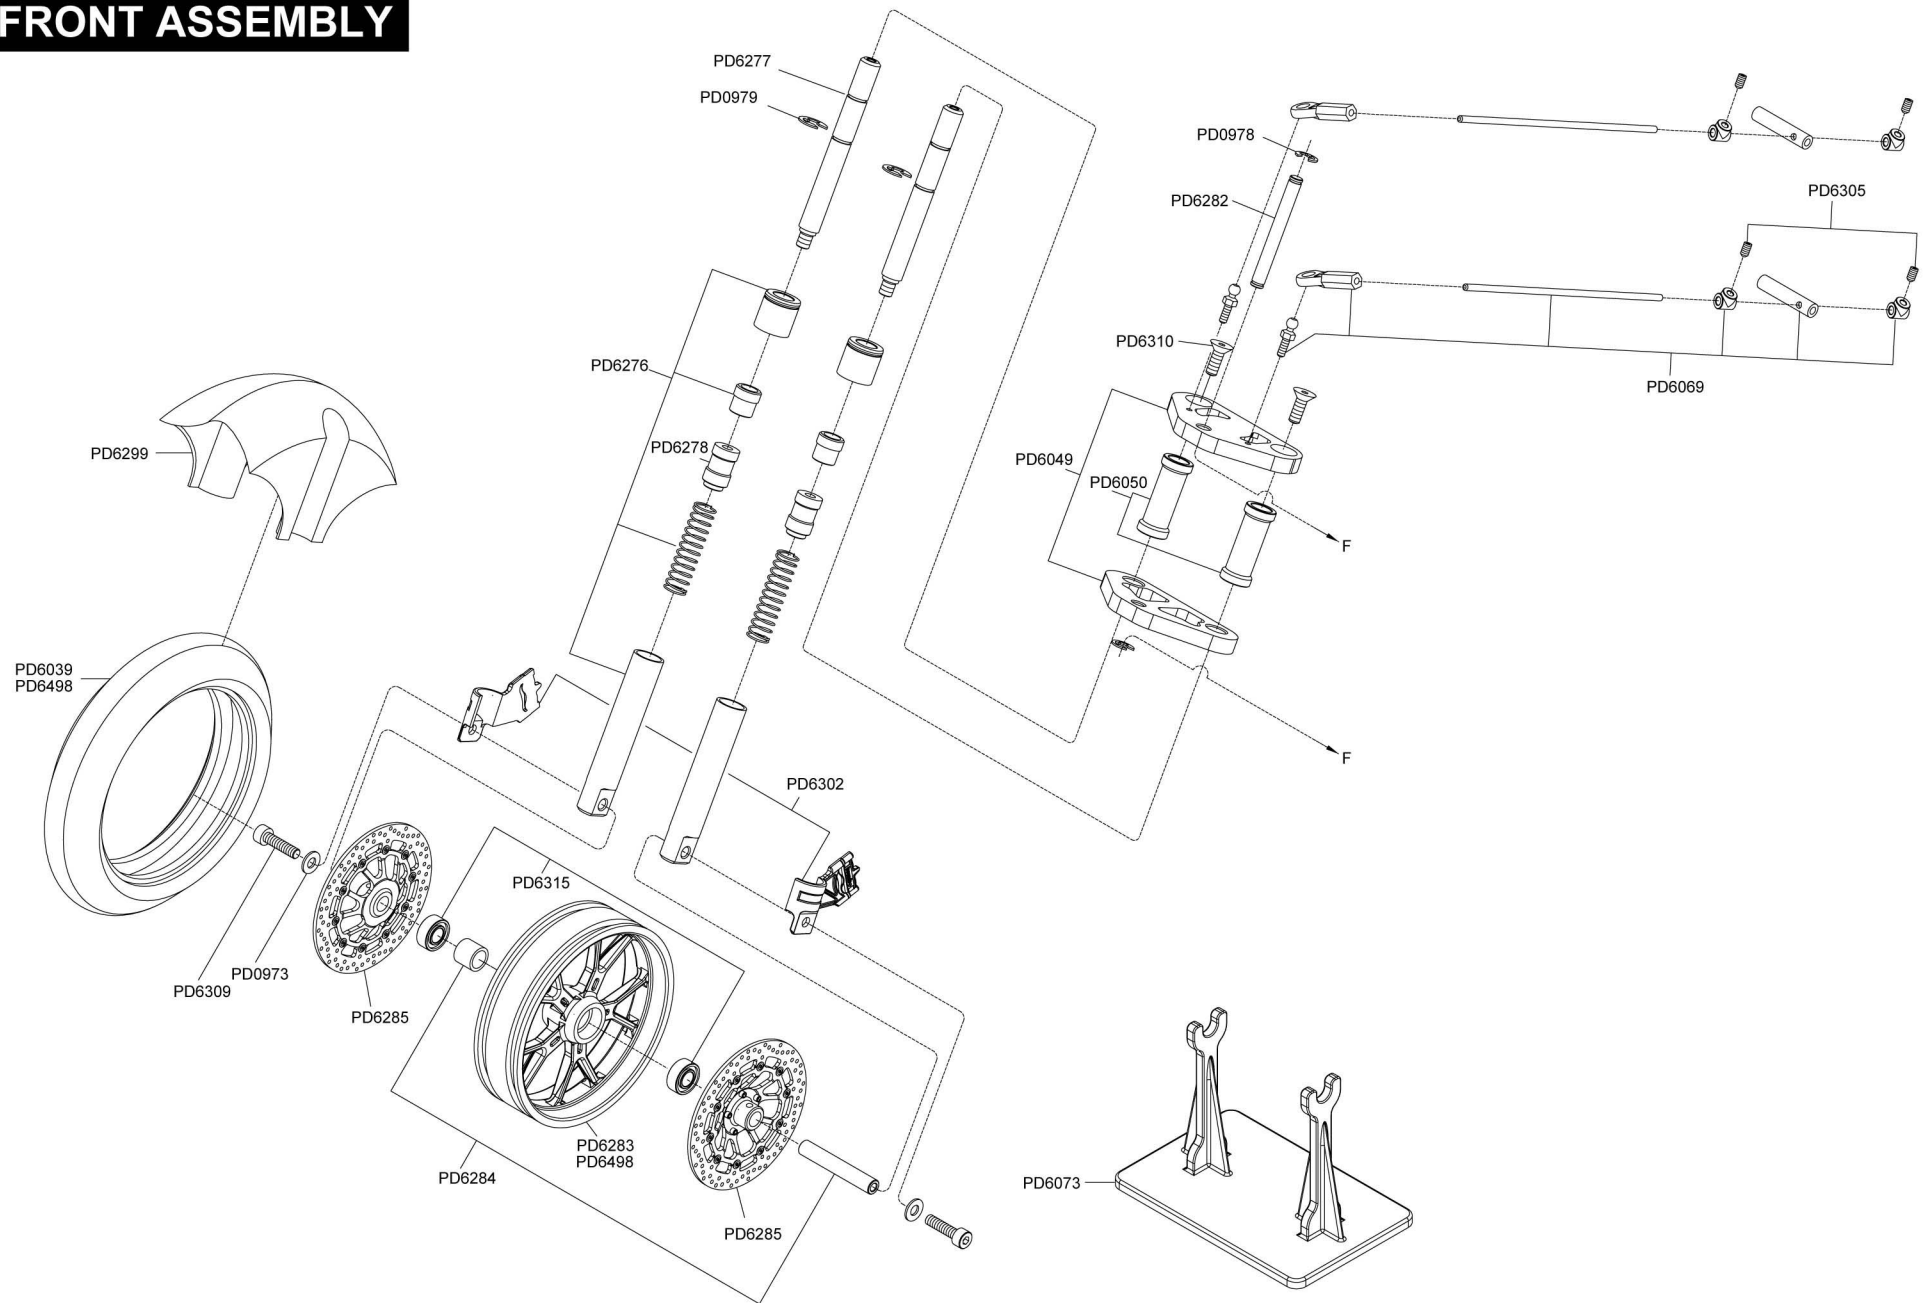

FRONT ASSEMBLY