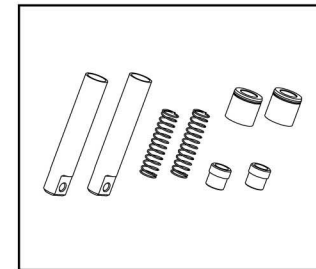

**PD6062** DRIVE CHAIN

**PD6063** SCREW SET

**PD6064** FRAME POSTS

**PD6066** BATTERY MOUNT

**PD6069** STEERING LINKAGE SET

**PD6072** DOUBLE SIDED TAPE SET

**PD6073** BIKE STAND

**PD6276** FR SHOCK BODY